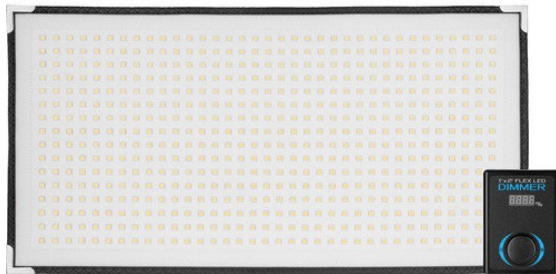

1 available

Flashpoint LED 144

- Flicker-free Daylight 1100 Lux and Tungsten 893 Lux lighting
- Brightness dimming from 10-100%
- Portable Charger
- 2 Batteries
- Stand Mount
- Holding Stick

1 available

Westcott flex daylight LED mat