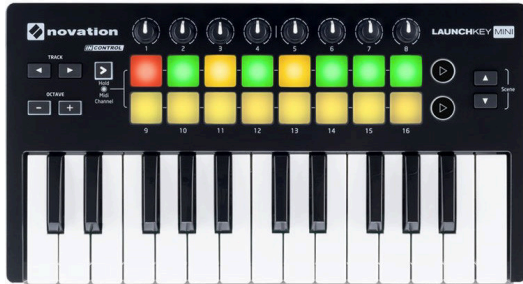

2 available

Bose SoundLink Color II Bluetooth Speaker

- Dual 40mm Drivers
- Bluetooth 4.2 Wireless
- Built-In Rechargeable Battery
- IPX4 Splashproof

2 available

Bose SoundLink Mini Bluetooth Speaker II

- Bluetooth Wireless Music Streaming
- Full-Range Stereo Sound
- Transmission Range Up to 30'
- Integrated Speakerphone & Voice

1 available

Shure SM58

- Unidirectional Cardioid Mic
- XLR Output
- Shure SM58 Mic
- Case
- Stand Clamp
- Shock Mount

1 available

Shure SM57

- Unidirectional Cardioid Mic
- XLR Output
- Shure SM57 Mic
- Windscreen
- Stand Clamp

1 available

RODE Videomic Pro

- Shotgun Condensior Mic
- 40 Hz to 20 Hz frequency
- 1/8" Output
- RODE Videomic Pro
- 9V Battery
- 9V Battery Charger

1 available

Audio Technica AT897

- Shotgun Condenser Mic
- XLR Output
- AT897 Microphone
- AT8134 Windscreen
- AT8405 Stand Clamp
- AA Battery
- 5/8"-27 to 3/8"-16 Threaded Adapter

1 available

Novation 25-key USB midi controller

- Mini velocity-sensitive keys
- Velocity-Sensitive Pads
- Control Knobs
- 4GB Loopmaster Samples
- USB Powered
- MIDI Controller
- MicroUSB to USB cord

2 available